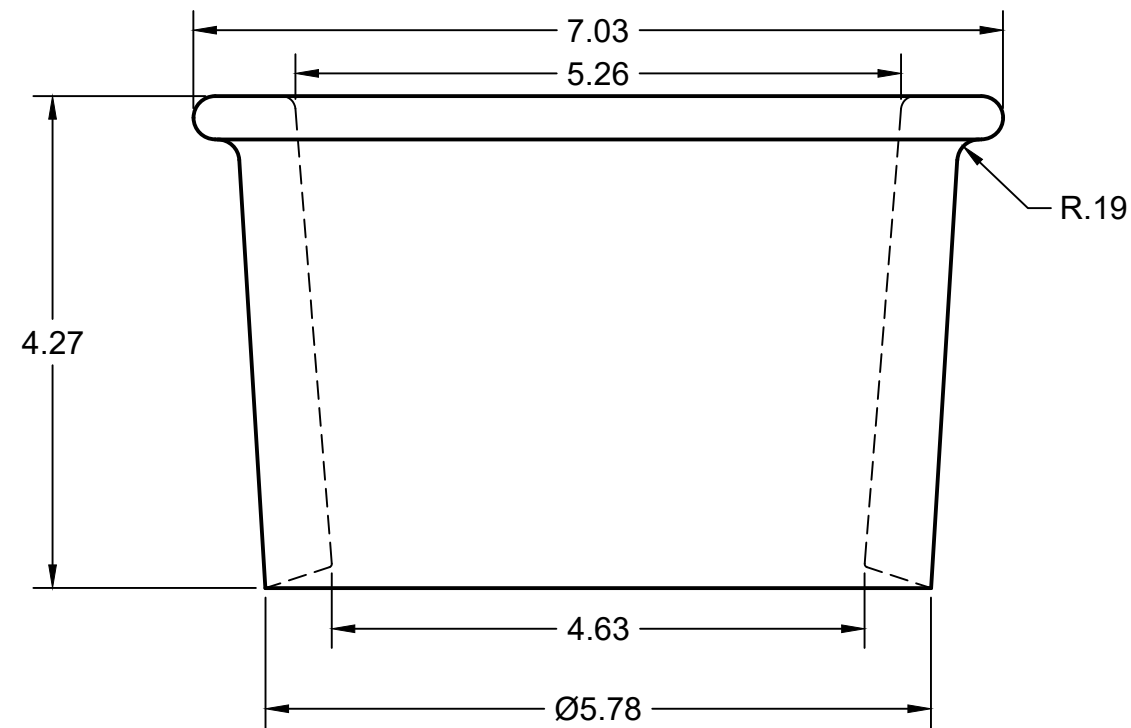

All Dimensions +/- 2%

PROJECT

SII's

TITLE

SII-444

APPROVED	SIZE	CODE	DWG NO	REV
CHECKED	B			
DRAWN Jacob Geist 7/16/2020	SCALE 3/5	WEIGHT	SHEET 1/1	